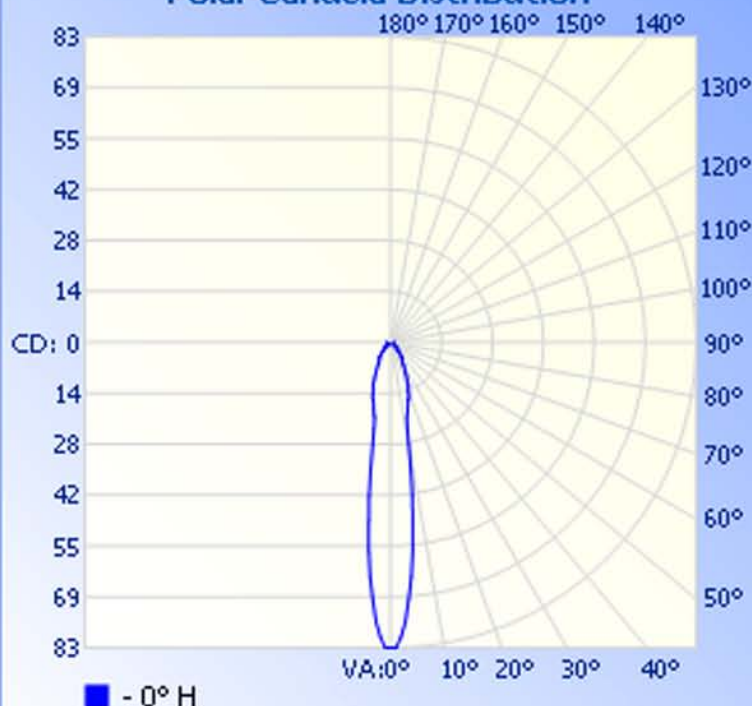

Max Candela: 83.0 at Horizontal: 0, Vertical: 0

Luminous Opening: Point

Test: 8-25-09

Zonal Lumen Summary

Zone	Lumens	% Lamp	% Luminaire
0-30	14.6	60.2%	60.3%
0-40	18.0	73.9%	74%
0-60	21.1	87%	87.1%
60-90	3.1	12.9%	12.9%
0-90	24.3	99.9%	100%
0-180	24.3	99.9%	100%

Total Efficiency: 99.9%

Illuminance at a Distance

Center Beam FC Beam Width

1.7ft	29.88 fc	0.5ft	0.5ft
3.3ft	7.47 fc	0.9ft	0.9ft
5.0ft	3.32 fc	1.4ft	1.4ft
6.7ft	1.87 fc	1.9ft	1.9ft
8.3ft	1.20 fc	2.3ft	2.4ft
10.0ft	0.83 fc	2.8ft	2.8ft

■ Vert. Spread: 16.0°

■ Horiz. Spread: 16.1°

Polar Candela Distribution

Isofootcandle Plot