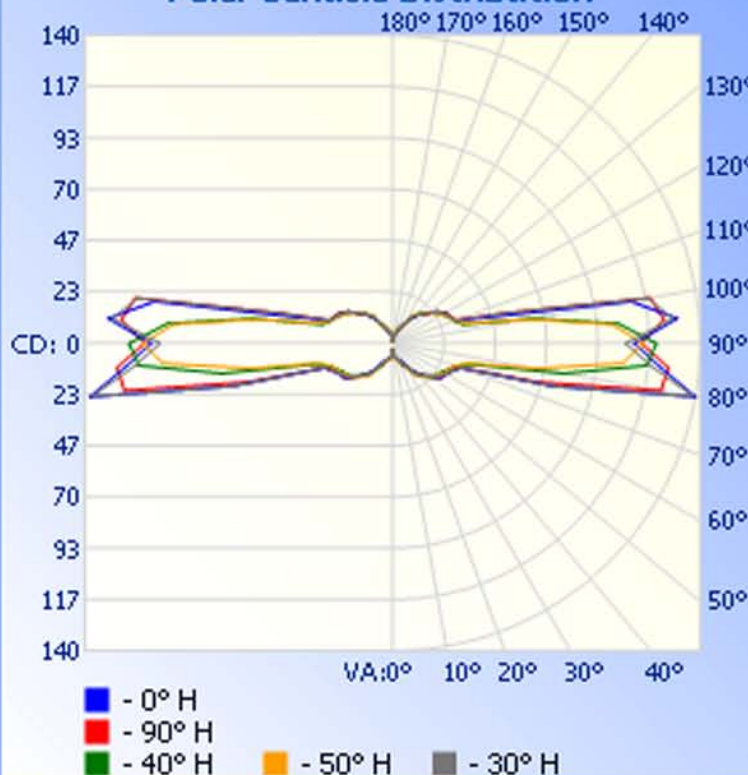

Luminaire Photometric Report

Filename: BSD-1928-0ER-004

Manufacturer: LEDTRONICS -

Luminaire: WITH NO LENS, 120VAC, 12.8W

Luminaire Cat: BSD-1928-0ER-004

Lamp: . LUMEN RATING: 520.4Lms.

Lamp Output: 1 lamp(s), rated lamp lumens: 520.4

Max Candela: 140.0 at Horizontal: 0, Vertical: 80

Luminous Opening: Point

Test: 7-22-09

Zonal Lumen Summary

Zone	Lumens	% Lamp	% Luminaire
0-30	7.7	1.5%	1.5%
0-40	18.0	3.5%	3.5%
0-60	57.6	11.1%	11.1%
60-90	213.5	41%	41%
0-90	271.1	52.1%	52.1%
90-180	249.3	47.9%	47.9%
0-180	520.4	100%	100%

Total Efficiency: 100%

Illuminance at a Distance

	Center Beam FC	Beam Width
0.8ft	4.32 fc	0.2ft
1.7ft	1.08 fc	0.4ft
2.5ft	0.48 fc	0.6ft
3.3ft	0.27 fc	0.8ft
4.2ft	0.17 fc	1.0ft
5.0ft	0.12 fc	1.2ft

■ Beam Spread: 13.3°

Polar Candela Distribution