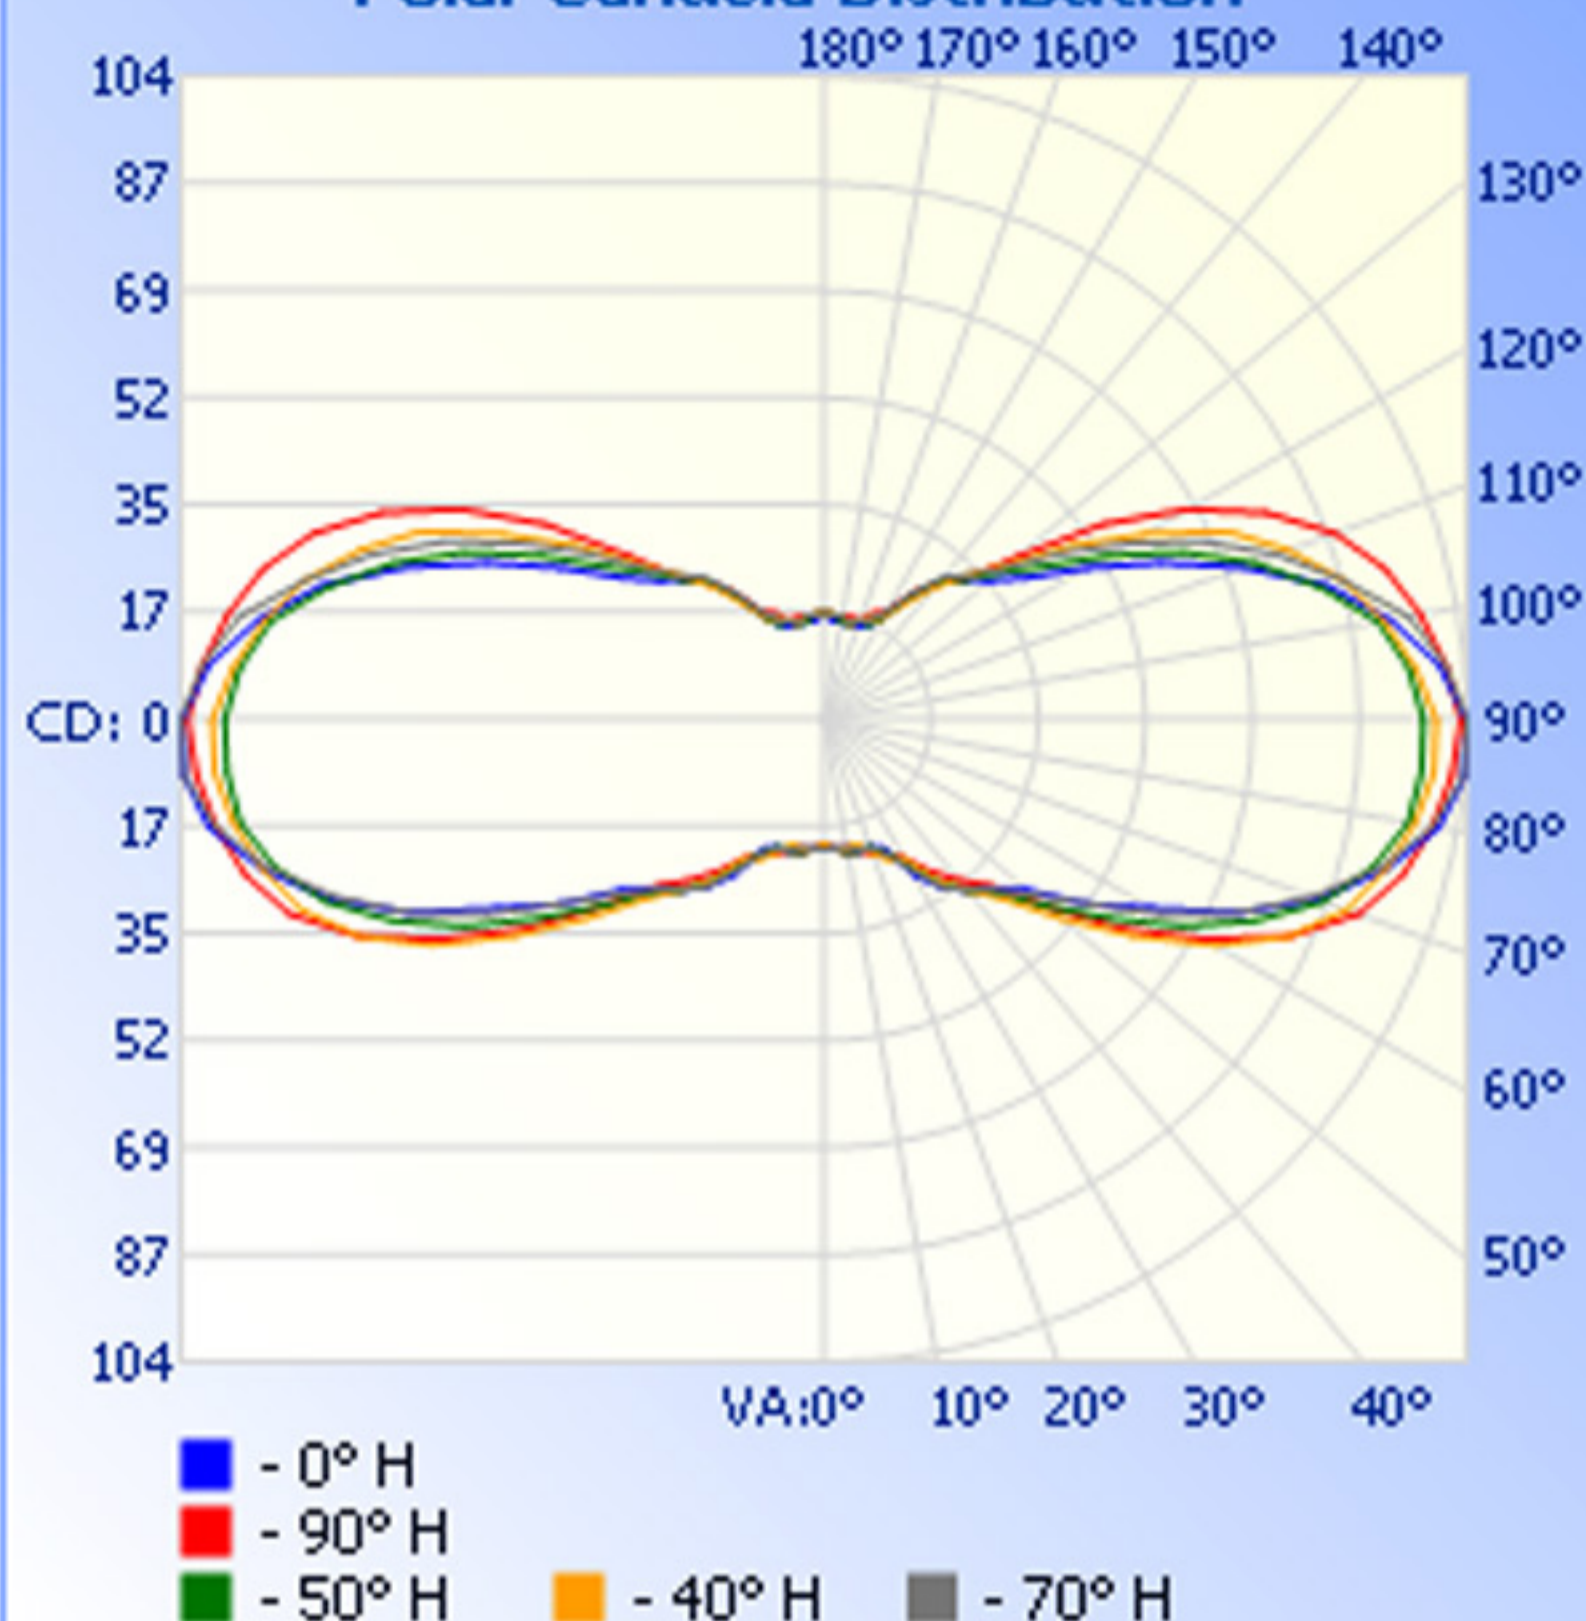

Luminaire Photometric Report

Filename: BSD-1928-TPW-006

Manufacturer: LEDTRONICS -

Luminaire: WITH NO LENS, 120VAC, 5.6W

Luminaire Cat: BSD-1928-TPW-006

Lamp: . LUMEN RATING: 773.3Lms.

Lamp Output: 1 lamp(s), rated lamp lumens: 773.3

Max Candela: 104.0 at Horizontal: 0, Vertical: 85

Luminous Opening: Point

Test: 3-10-10

Zonal Lumen Summary

Zone	Lumens	% Lamp	% Luminaire
0-30	19.6	2.5%	2.5%
0-40	39.7	5.1%	5.1%
0-60	122.9	15.9%	15.9%
60-90	286.4	37%	37%
0-90	409.3	52.9%	52.9%
90-180	364.0	47.1%	47.1%
0-180	773.3	100%	100%

Total Efficiency: 100%

Illuminance at a Distance

Center Beam FC Beam Width

0.8ft	28.80 fc	0.5ft
1.7ft	7.20 fc	1.1ft
2.5ft	3.20 fc	1.6ft
3.3ft	1.80 fc	2.1ft
4.2ft	1.15 fc	2.6ft
5.0ft	0.80 fc	3.2ft

■ Beam Spread: 60.0°

Polar Candela Distribution

Isofootcandle Plot