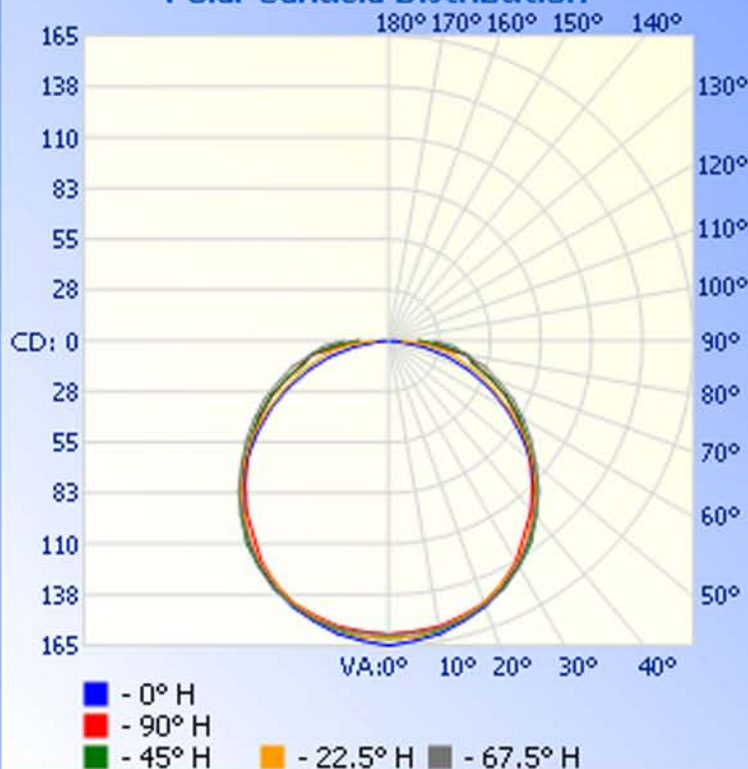

Luminaire Photometric Report

Filename: LED24T8-108-SIW-001W

Manufacturer: LEDTRONICS -

Luminaire: CLEAR LENS, 7.2W, 120VAC

Luminaire Cat: LED24T8-108-SIW-001W

Lamp: . LUMEN RATING: 521Lms.

Lamp Output: 1 lamp(s), rated lamp lumens: 521

Max Candela: 165.0 at Horizontal: 0, Vertical: 0

Luminous Opening: Point

Test: 8-7-09

Zonal Lumen Summary

Zone	Lumens	% Lamp	% Luminaire
0-30	126.6	24.3%	24.3%
0-40	209.1	40.1%	40.1%
0-60	377.5	72.5%	72.5%
60-90	143.4	27.5%	27.5%
0-90	521.0	100%	100%
0-180	521.0	100%	100%

Total Efficiency: 100%

Illuminance at a Distance

Center Beam FC   Beam Width

3.3ft	14.85 fc	10.1ft	11.0ft
6.7ft	3.71 fc	20.3ft	22.0ft
10.0ft	1.65 fc	30.4ft	33.0ft
13.3ft	0.93 fc	40.5ft	43.9ft
16.7ft	0.59 fc	50.7ft	54.9ft
20.0ft	0.41 fc	60.8ft	65.9ft

■ Vert. Spread: 113.3°

■ Horiz. Spread: 117.5°

Polar Candela Distribution