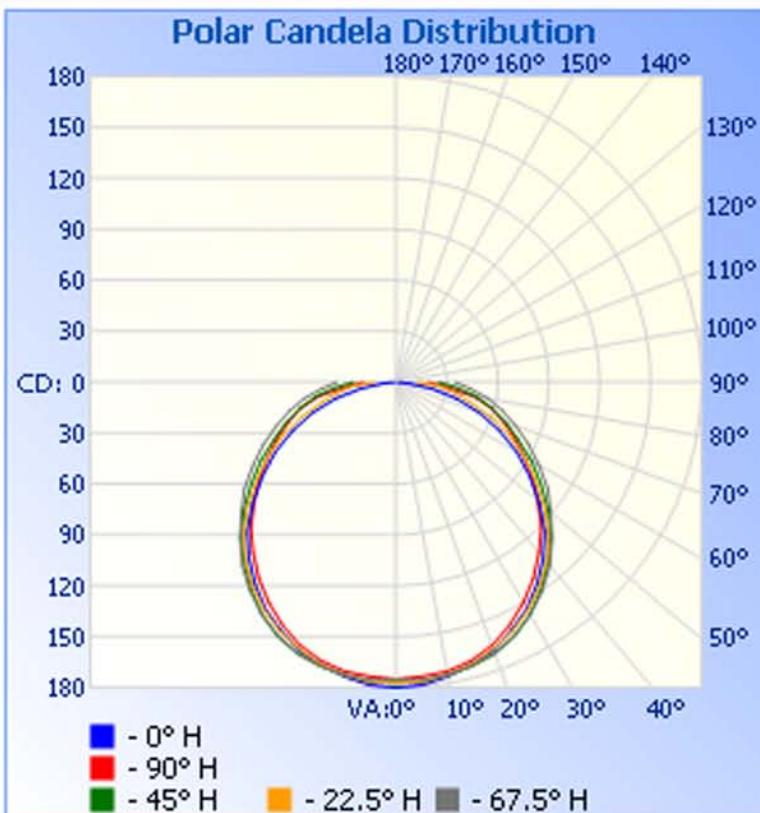

Luminaire Photometric Report

Filename: LED24T8-108-TPW-001W

Manufacturer: LEDTRONICS -

Luminaire: CLEAR LENS, 8.0W, 120VAC

Luminaire Cat: LED24T8-108-TPW-001W

Lamp: LUMEN RATING: 590.3Lms.

Lamp Output: 1 lamp(s), rated lamp lumens: 590.3

Max Candela: 180.0 at Horizontal: 0, Vertical: 0

Luminous Opening: Point

Test: 8-7-09

Zonal Lumen Summary

Zone	Lumens	% Lamp	% Luminaire
0-30	140.4	23.8%	23.8%
0-40	232.5	39.4%	39.4%
0-60	422.0	71.5%	71.5%
60-90	168.3	28.5%	28.5%
0-90	590.3	100%	100%
0-180	590.3	100%	100%

Total Efficiency: 100%

Illuminance at a Distance

Center Beam FC

Beam Width

3.3ft	16.20 fc	10.3ft	11.0ft
6.7ft	4.05 fc	20.6ft	22.0ft
10.0ft	1.80 fc	30.9ft	33.0ft
13.3ft	1.01 fc	41.2ft	44.0ft
16.7ft	0.65 fc	51.5ft	55.1ft
20.0ft	0.45 fc	61.8ft	66.1ft

Vert. Spread: 114.1°

Horiz. Spread: 117.6°