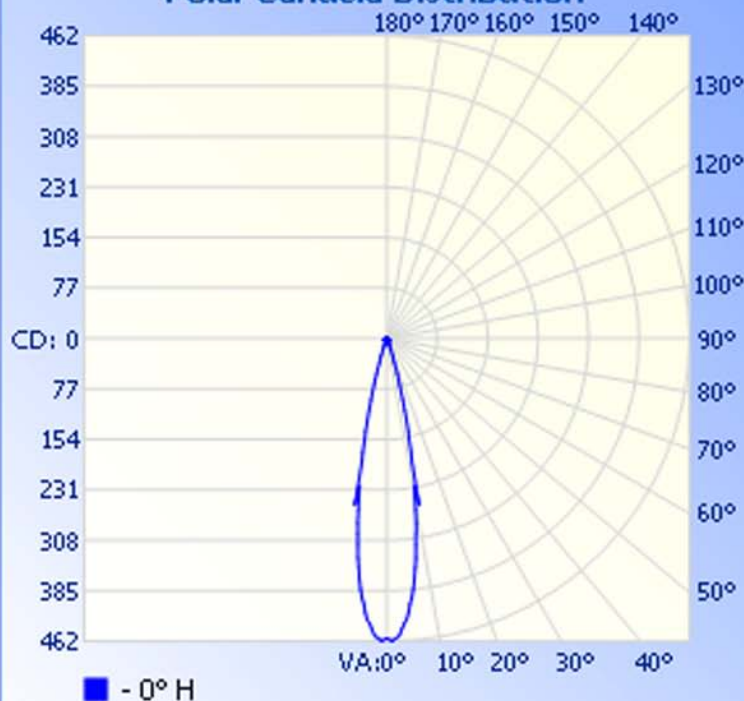

Luminaire Photometric Report

Filename: PAR20-66-XIW-120ASD

Manufacturer: LEDTRONICS -

Luminaire: WITH CLEAR LENS, 120VAC, 2.8W

Luminaire Cat: PAR20-66-XIW-120ASD

Lamp: , LUMEN RATING: 77.8Lms.

Lamp Output: 1 lamp(s), rated lamp lumens: 77.8

Max Candela: 462.0 at Horizontal: 0, Vertical: 1

Luminous Opening: Point

Test: 1-5-09

Flood Summary

	Efficiency	Lumens	Horizontal Spread	Vertical Spread
Field (10%):	73.5%	57.2	34.1	34.1
Beam (50%):	46.9%	36.5	23	22.8
Total:	100.1%	77.8		

Illuminance at a Distance

Center Beam FC

Beam Width

1.7ft	164.52 fc	0.7ft	0.7ft
3.3ft	41.13 fc	1.3ft	1.4ft
5.0ft	18.28 fc	2.0ft	2.0ft
6.7ft	10.28 fc	2.7ft	2.7ft
8.3ft	6.58 fc	3.4ft	3.4ft
10.0ft	4.57 fc	4.0ft	4.1ft

■ Vert. Spread: 22.8°

■ Horiz. Spread: 23.0°

Polar Candela Distribution

Isofootcandle Plot