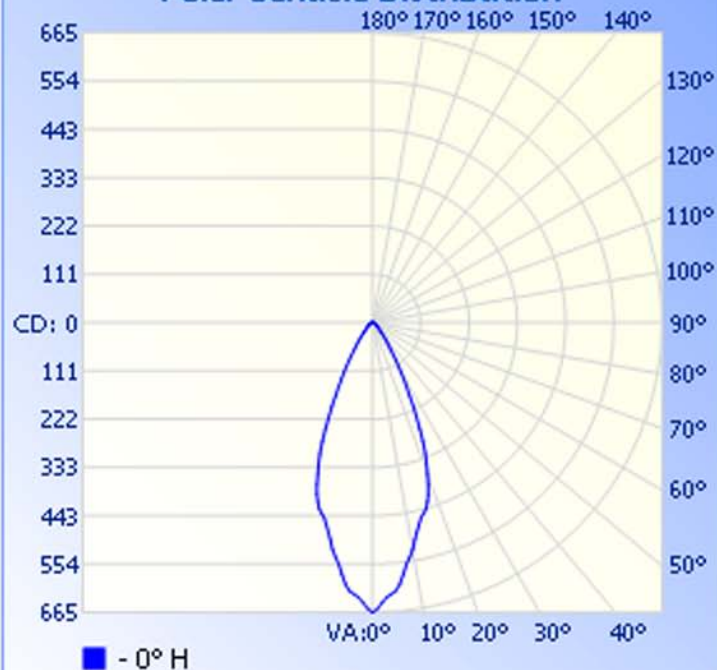

Max Candela: 665.0 at Horizontal: 0, Vertical: 0

Luminous Opening: Point

Test: 7-10-09

Flood Summary

	Efficiency	Lumens	Horizontal Spread	Vertical Spread
Field (10%):	86%	322.1	71.5	71.5
Beam (50%):	54.2%	203.0	43	43
Total:	100%	374.5		

Illuminance at a Distance

Center Beam FC Beam Width

1.7ft	239.40 fc	1.3ft
3.3ft	59.85 fc	2.6ft
5.0ft	26.60 fc	3.9ft
6.7ft	14.96 fc	5.3ft
8.3ft	9.58 fc	6.6ft
10.0ft	6.65 fc	7.9ft

■ Beam Spread: 43.0°

Polar Candela Distribution