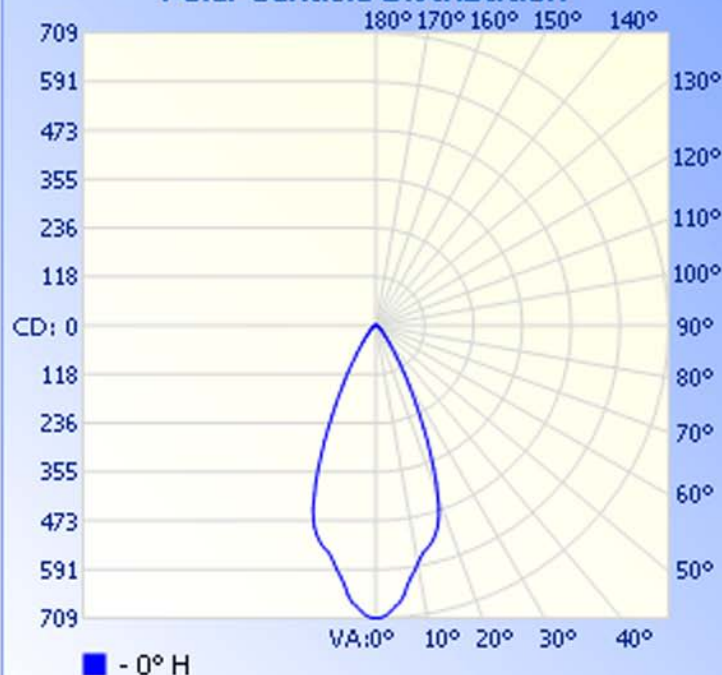

Max Candela: 709.0 at Horizontal: 0, Vertical: 0

Luminous Opening: Point

Test: 5-7-09

Flood Summary

Efficiency Lumens Horizontal Spread Vertical Spread

Field (10%):	87%	370.7	71.7	71.7
Beam (50%):	58.6%	249.9	45.1	45.1
Total:	100%	426.3		

Illuminance at a Distance

Center Beam FC

Beam Width

1.7ft	255.24 fc	1.4ft
3.3ft	63.81 fc	2.8ft
5.0ft	28.36 fc	4.1ft
6.7ft	15.95 fc	5.5ft
8.3ft	10.21 fc	6.9ft
10.0ft	7.09 fc	8.3ft

■ Beam Spread: 45.1°

Polar Candela Distribution

Isofootcandle Plot