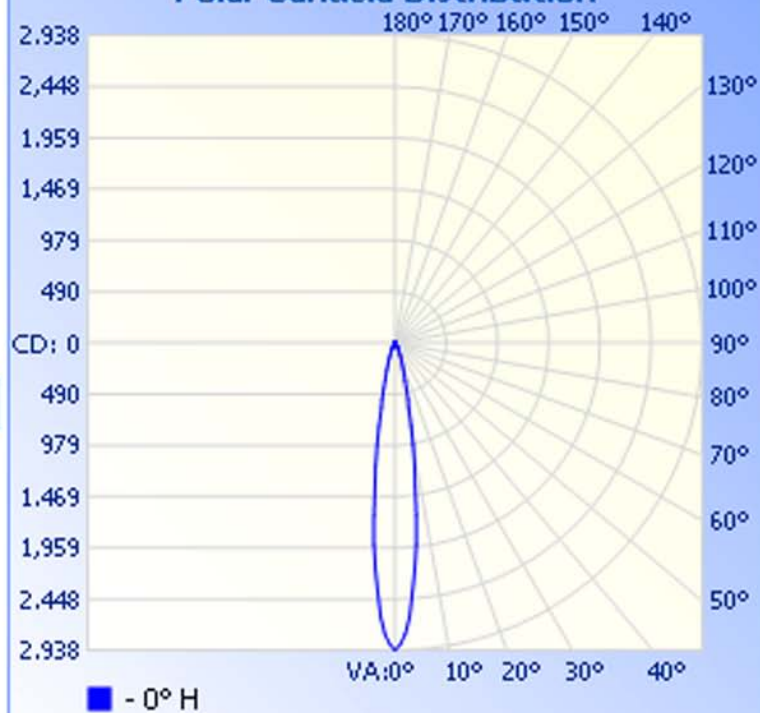

Luminaire Photometric Report

Filename: PAR30A-15W-XIW-0015

Manufacturer: LEDTRONICS -

Luminaire: WITH LED LENS, 120VAC, 9.5W

Luminaire Cat: PAR30A-15W-XIW-0015

Lamp: . LUMEN RATING: 367.1Lms.

Lamp Output: 1 lamp(s), rated lamp lumens: 367.1

Max Candela: 2,938.0 at Horizontal: 0, Vertical: 0

Luminous Opening: Point

Test: 1-26-09

Flood Summary

	Efficiency	Lumens	Horizontal Spread	Vertical Spread
Field (10%):	69.5%	255.2	33.2	33.2
Beam (50%):	31.3%	115.0	15.7	15.7
Total:	100%	367.1		

Illuminance at a Distance

Center Beam FC   Beam Width

1.7ft	1,057.68 fc	0.5ft
3.3ft	264.42 fc	0.9ft
5.0ft	117.52 fc	1.4ft
6.7ft	66.11 fc	1.8ft
8.3ft	42.31 fc	2.3ft
10.0ft	29.38 fc	2.8ft

■ Beam Spread: 15.7°

Polar Candela Distribution