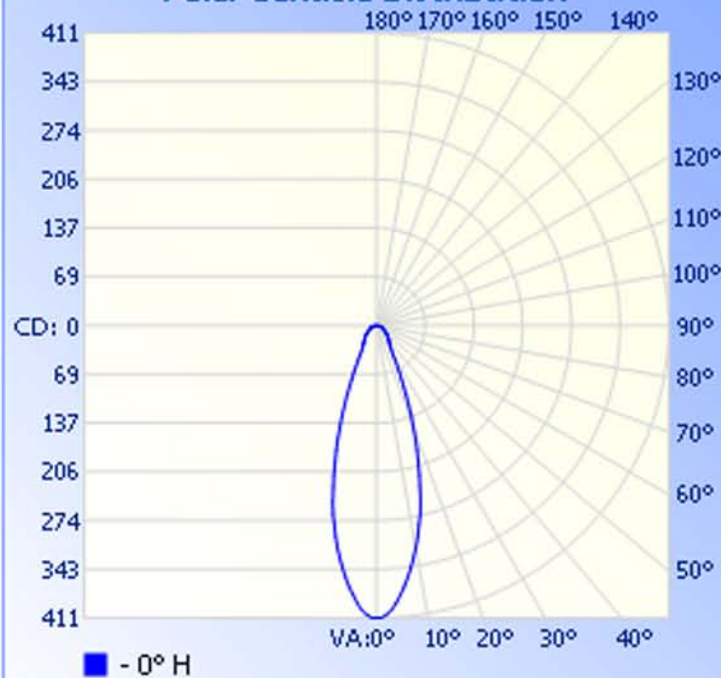

Max Candela: 411.0 at Horizontal: 0, Vertical: 0

Luminous Opening: Point

Test: 7-27-09

Flood Summary

Efficiency Lumens Horizontal Spread Vertical Spread

Field (10%): 66.9% 140.9 63.1 63.1

Beam (50%): 37.1% 78.2 33.4 33.4

Total: 100% 210.5

Illuminance at a Distance

Center Beam FC Beam Width

1.7ft	147.96 fc	1.0ft
3.3ft	36.99 fc	2.0ft
5.0ft	16.44 fc	3.0ft
6.7ft	9.25 fc	4.0ft
8.3ft	5.92 fc	5.0ft
10.0ft	4.11 fc	6.0ft

■ Beam Spread: 33.4°

Polar Candela Distribution

Isofootcandle Plot