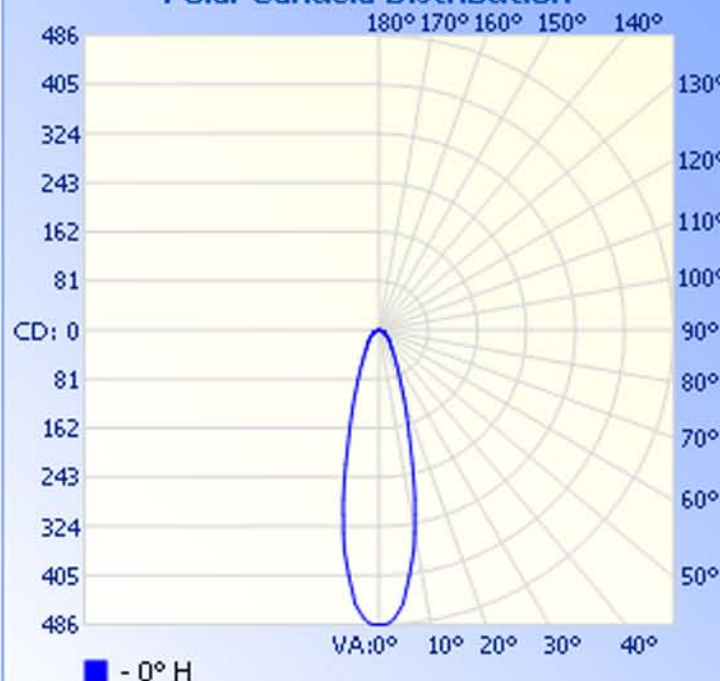

Max Candela: 486.0 at Horizontal: 0, Vertical: 0

Luminous Opening: Point

Test: 7-27-09

Flood Summary

Efficiency Lumens Horizontal Spread Vertical Spread

Field (10%): 64.3% 132.3 61.3 61.3

Beam (50%): 30.1% 61.9 27 26.9

Total: 100% 205.7

Illuminance at a Distance

Center Beam FC

Beam Width

1.7ft	174.96 fc	0.8ft	0.8ft
3.3ft	43.74 fc	1.6ft	1.6ft
5.0ft	19.44 fc	2.4ft	2.4ft
6.7ft	10.94 fc	3.2ft	3.2ft
8.3ft	7.00 fc	4.0ft	4.0ft
10.0ft	4.86 fc	4.8ft	4.8ft

■ Vert. Spread: 26.9°

■ Horiz. Spread: 27.0°

Polar Candela Distribution

Isofootcandle Plot