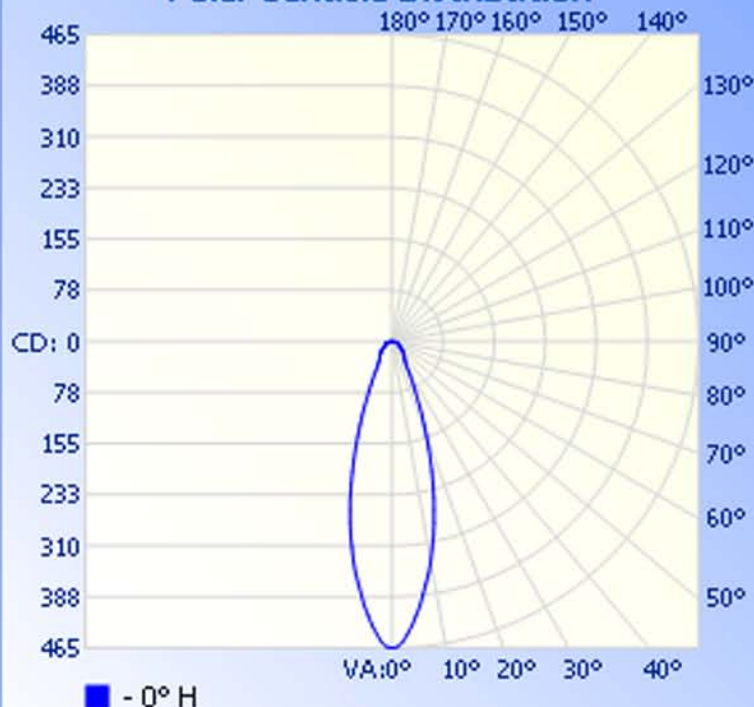

Luminaire Photometric Report

Filename: PAR36-TPW-120AM-002

Manufacturer: LEDTRONICS -

Luminaire: WITH CLEAR LENS, 120VAC, 3.2W

Luminaire Cat: PAR36-TPW-120AM-002

Lamp: . LUMEN RATING: 221.3Lms.

Lamp Output: 1 lamp(s), rated lamp lumens: 221.3

Max Candela: 465.0 at Horizontal: 0, Vertical: 0

Luminous Opening: Point

Test: 7-9-09

Zonal Lumen Summary

Zone	Lumens	% Lamp	% Luminaire
0-30	143.3	64.8%	64.8%
0-40	164.9	74.5%	74.5%
0-60	198.2	89.6%	89.6%
60-90	23.1	10.4%	10.4%
0-90	221.3	100%	100%
0-180	221.3	100%	100%

Total Efficiency: 100%

Illuminance at a Distance

Center Beam FC   Beam Width

1.7ft	167.40 fc	0.9ft
3.3ft	41.85 fc	1.9ft
5.0ft	18.60 fc	2.8ft
6.7ft	10.46 fc	3.7ft
8.3ft	6.70 fc	4.7ft
10.0ft	4.65 fc	5.6ft

■ Beam Spread: 31.3°

Polar Candela Distribution