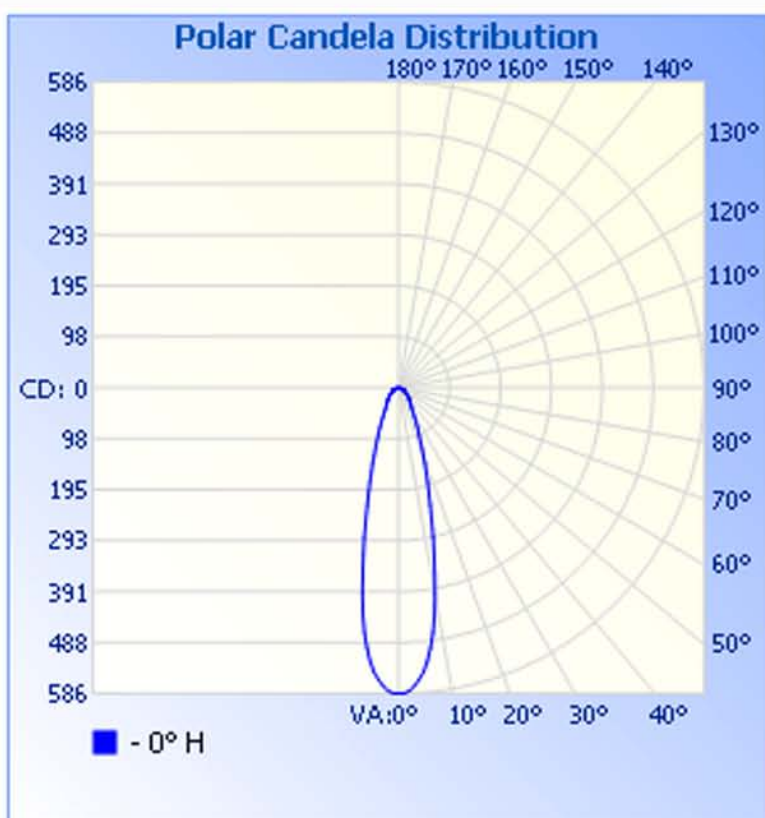

Luminaire Photometric Report

Filename: PAR36-TPW-120AN-002

Manufacturer: LEDTRONICS -

Luminaire: WITH CLEAR LENS, 120VAC, 3.8W

Luminaire Cat: PAR36-TPW-120AN-002

Lamp: . LUMEN RATING: 243.0Lms.

Lamp Output: 1 lamp(s), rated lamp lumens: 243

Max Candela: 586.0 at Horizontal: 0, Vertical: 0

Luminous Opening: Point

Test: 7-9-09

Zonal Lumen Summary

Zone	Lumens	% Lamp	% Luminaire
0-30	153.9	63.3%	63.3%
0-40	180.3	74.2%	74.2%
0-60	218.3	89.8%	89.9%
60-90	24.6	10.1%	10.1%
0-90	243.0	100%	100%
0-180	243.0	100%	100%

Total Efficiency: 100%

Illuminance at a Distance

	Center Beam FC	Beam Width
1.7ft	210.96 fc	0.8ft
3.3ft	52.74 fc	1.5ft
5.0ft	23.44 fc	2.3ft
6.7ft	13.19 fc	3.1ft
8.3ft	8.44 fc	3.9ft
10.0ft	5.86 fc	4.6ft

■ Beam Spread: 26.1°