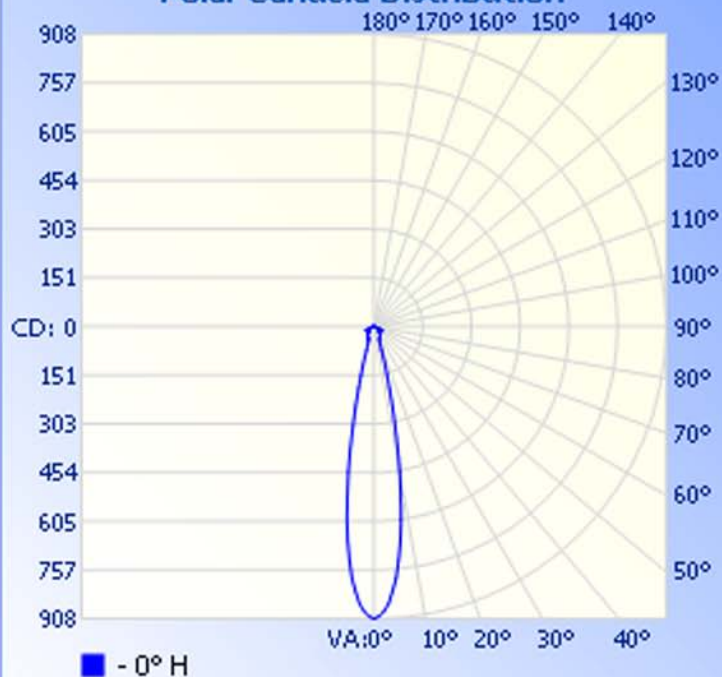

Max Candela: 908.0 at Horizontal: 0, Vertical: 0

Luminous Opening: Point

Test: 8-25-09

Flood Summary

Efficiency Lumens Horizontal Spread Vertical Spread

Field (10%): 47.5% 106.4 34.6 34.6

Beam (50%): 28.8% 64.6 20.1 20.1

Total: 100% 224.0

Illuminance at a Distance

Center Beam FC

Beam Width

1.7ft	326.88 fc	0.6ft
3.3ft	81.72 fc	1.2ft
5.0ft	36.32 fc	1.8ft
6.7ft	20.43 fc	2.4ft
8.3ft	13.08 fc	3.0ft
10.0ft	9.08 fc	3.5ft

■ Beam Spread: 20.1°

Polar Candela Distribution

Isofootcandle Plot