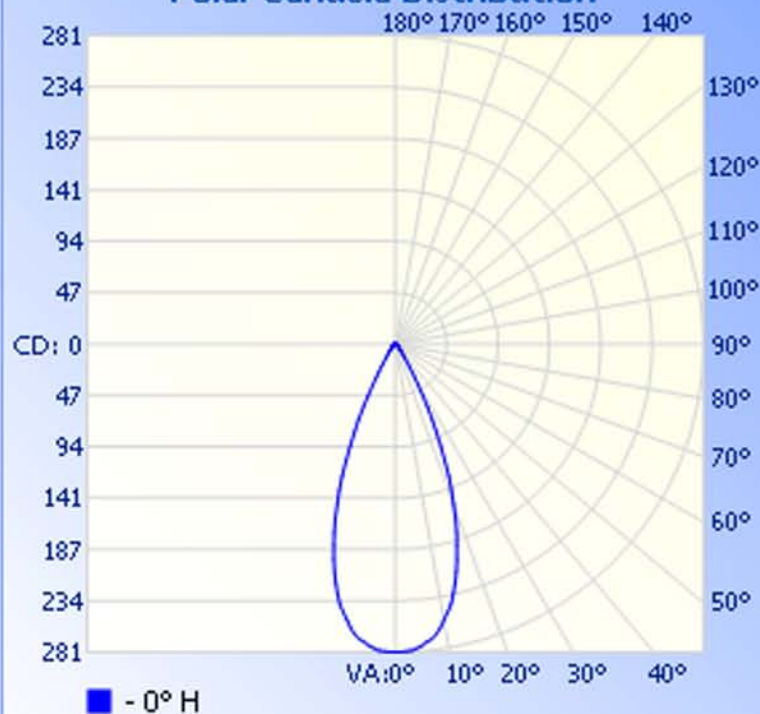

Luminaire Photometric Report

Filename: PAR36-XPW-120AM-002

Manufacturer: LEDTRONICS -

Luminaire: WITH CLEAR LENS, 120VAC, 3.1W

Luminaire Cat: PAR36-XPW-120AM-002

Lamp: . LUMEN RATING: 144.8Lms.

Lamp Output: 1 lamp(s), rated lamp lumens: 144.8

Max Candela: 281.0 at Horizontal: 0, Vertical: 0

Luminous Opening: Point

Test: 7-10-09

Zonal Lumen Summary

Zone	Lumens	% Lamp	% Luminaire
0-30	124.5	86%	86%
0-40	134.6	92.9%	92.9%
0-60	141.5	97.7%	97.7%
60-90	3.3	2.3%	2.3%
0-90	144.8	100%	100%
0-180	144.8	100%	100%

Total Efficiency: 100%

Illuminance at a Distance

Center Beam FC   Beam Width

1.7ft	101.16 fc	1.3ft	1.3ft
3.3ft	25.29 fc	2.6ft	2.6ft
5.0ft	11.24 fc	3.9ft	3.9ft
6.7ft	6.32 fc	5.1ft	5.2ft
8.3ft	4.05 fc	6.4ft	6.4ft
10.0ft	2.81 fc	7.7ft	7.7ft

■ Vert. Spread: 42.2°

■ Horiz. Spread: 42.3°

Polar Candela Distribution