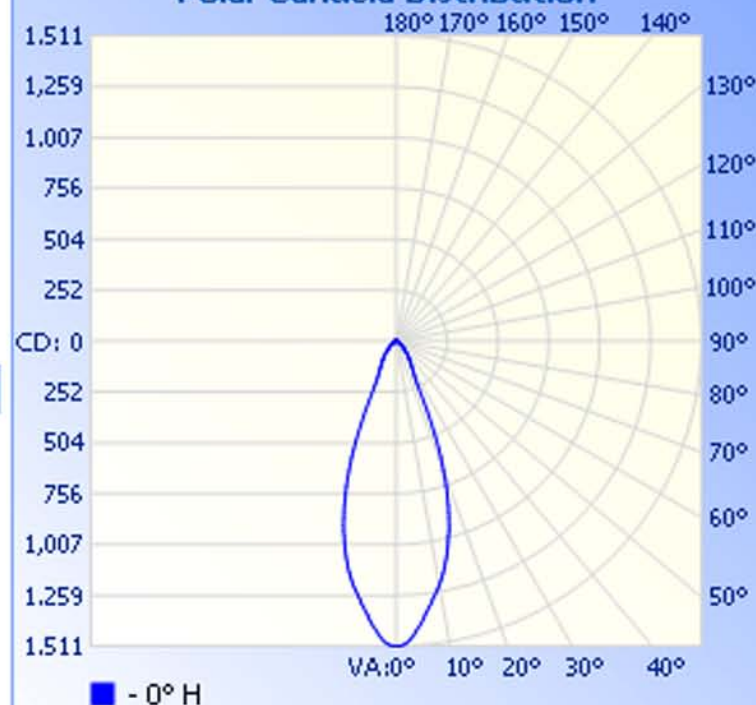

Luminaire Photometric Report

Filename: PAR38-12X2W-XIW-001M

Manufacturer: LEDTRONICS -

Luminaire: WITH LED LENS, 120VAC, 16.6W

Luminaire Cat: PAR38-12X2W-XIW-001M

Lamp: LUMEN RATING: 706.9Lms.

Lamp Output: 1 lamp(s), rated lamp lumens: 706.9

Max Candela: 1,511.0 at Horizontal: 0, Vertical: 0

Luminous Opening: Point

Test: 3-3-09

Flood Summary

	Efficiency	Lumens	Horizontal Spread	Vertical Spread
Field (10%):	79.5%	561.7	62.6	62.6
Beam (50%):	53.2%	376.0	38	38
Total:	100%	706.9		

Illuminance at a Distance

Center Beam FC Beam Width

1.7ft	543.96 fc	1.1ft
3.3ft	135.99 fc	2.3ft
5.0ft	60.44 fc	3.4ft
6.7ft	34.00 fc	4.6ft
8.3ft	21.76 fc	5.7ft
10.0ft	15.11 fc	6.9ft

■ Beam Spread: 38.0°

Polar Candela Distribution