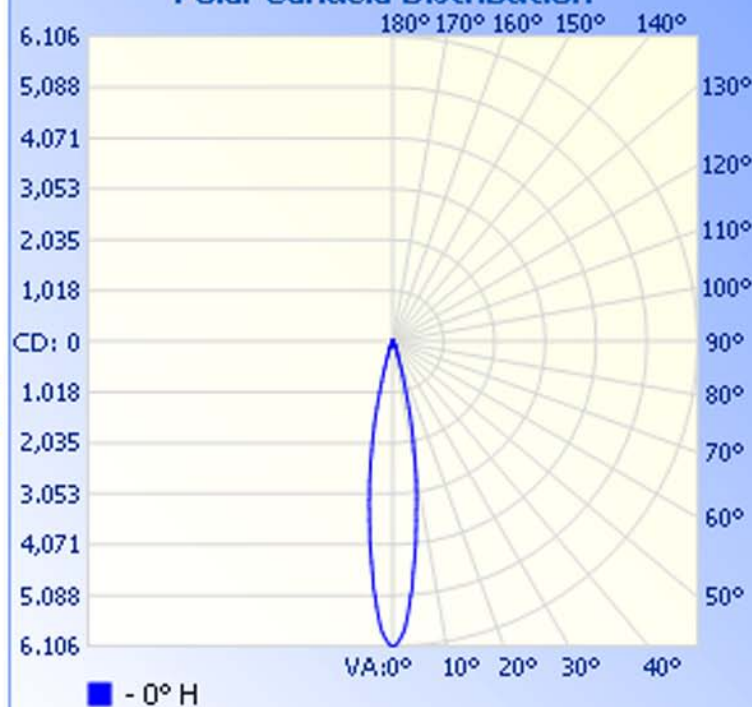

Max Candela: 6,106.0 at Horizontal: 0, Vertical: 0

Luminous Opening: Point

Test: 3-18-09

Flood Summary

Efficiency Lumens Horizontal Spread Vertical Spread

Field (10%): 76.8% 614.6 33.5 33.5

Beam (50%): 39.4% 315.0 17.8 17.8

Total: 100% 799.9

Illuminance at a Distance

Center Beam FC Beam Width

1.7ft	2,198.16 fc	0.5ft
3.3ft	549.54 fc	1.0ft
5.0ft	244.24 fc	1.6ft
6.7ft	137.39 fc	2.1ft
8.3ft	87.93 fc	2.6ft
10.0ft	61.06 fc	3.1ft

■ Beam Spread: 17.8°

Polar Candela Distribution

Isofootcandle Plot