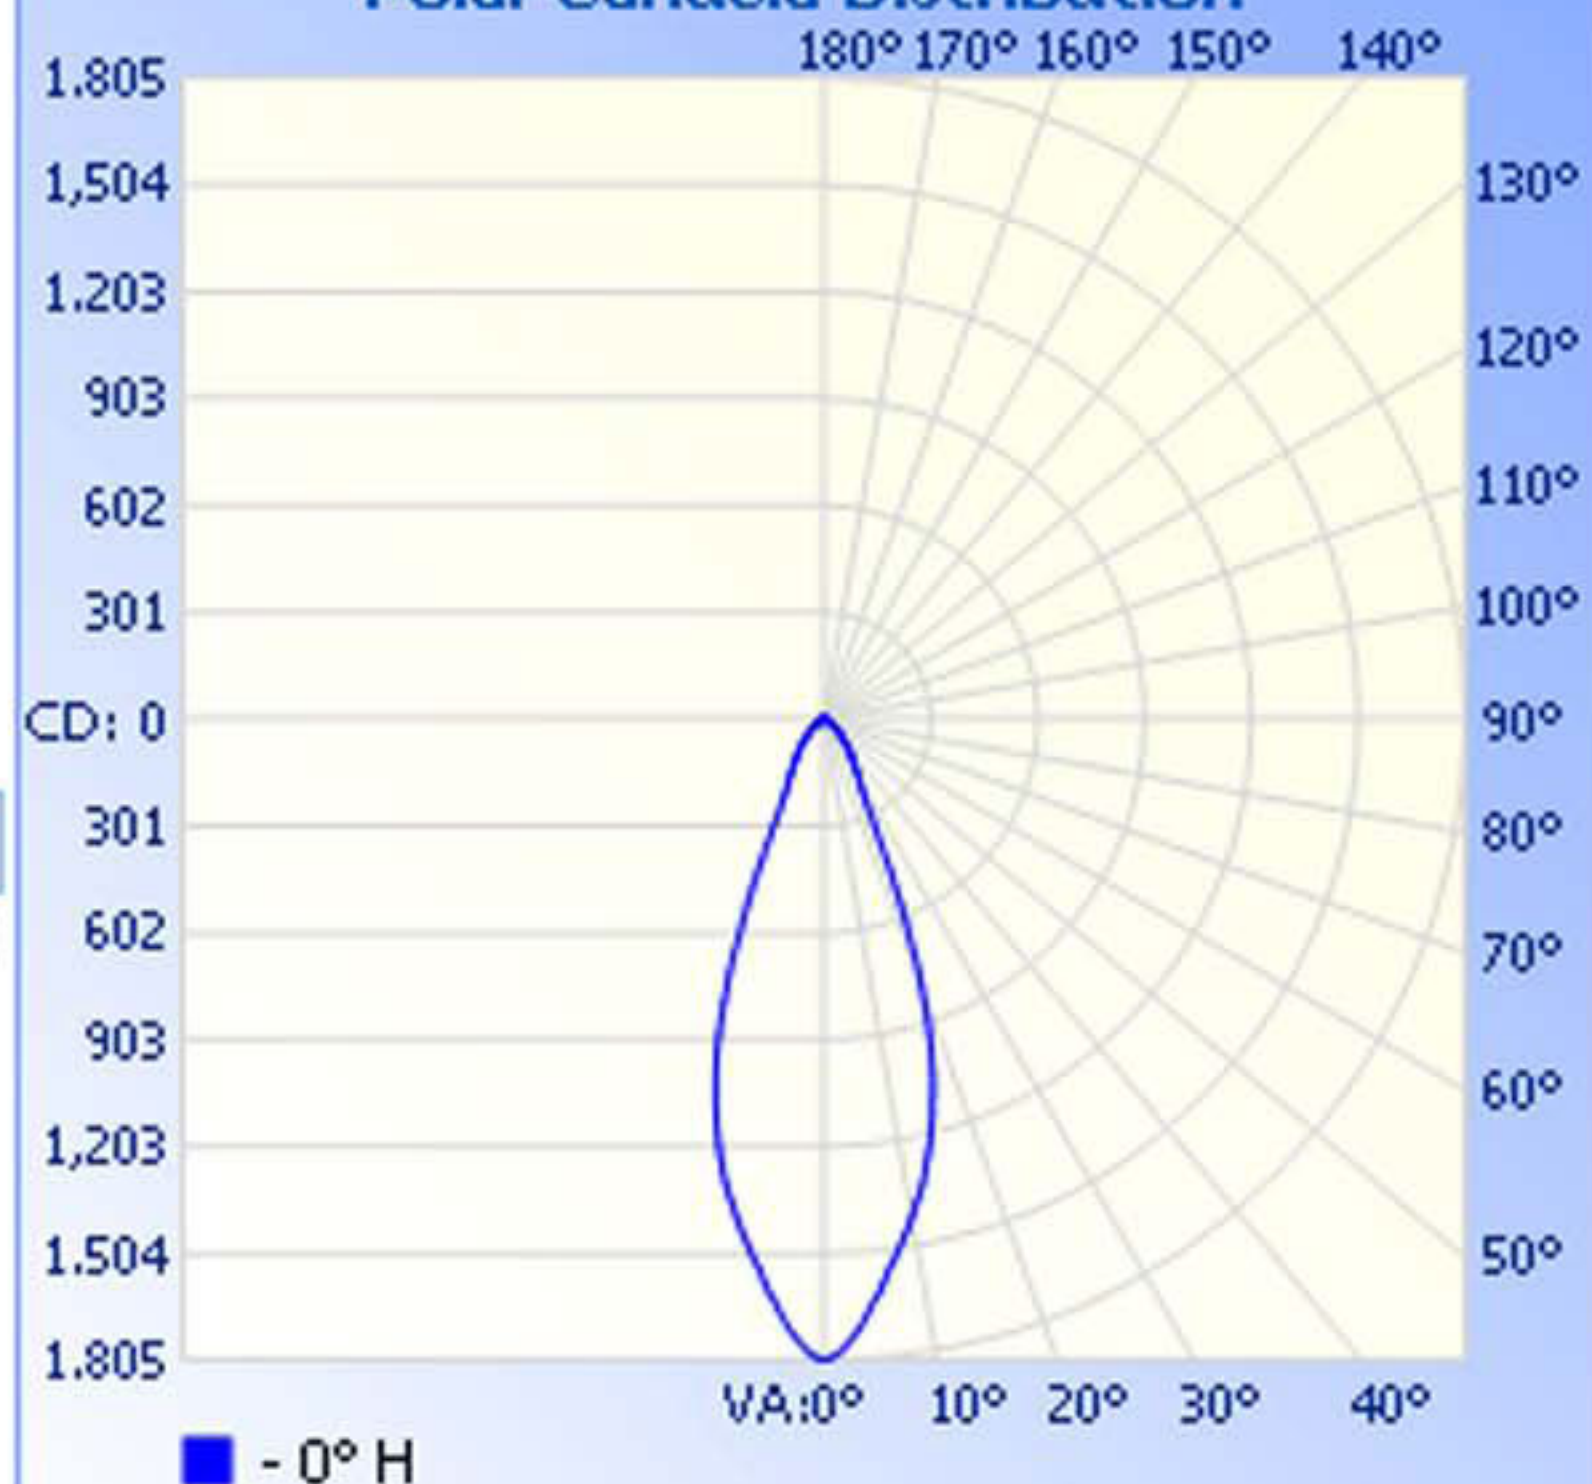

Luminaire Photometric Report

Filename: PAR38-12X2W-XPW-001M

Manufacturer: LEDTRONICS -

Luminaire: WITH LED LENS, 120VAC, 16.9W

Luminaire Cat: PAR38-12X2W-XPW-001M

Lamp: . LUMEN RATING: 836.2Lms.

Lamp Output: 1 lamp(s), rated lamp lumens: 836.2

Max Candela: 1,805.0 at Horizontal: 0, Vertical: 0

Luminous Opening: Point

Test: 3-3-09

Flood Summary

	Efficiency	Lumens	Horizontal Spread	Vertical Spread
Field (10%):	79.7%	666.5	63.1	63.1
Beam (50%):	51.6%	431.1	37.5	37.5
Total:	100%	836.2		

Illuminance at a Distance

Center Beam FC   Beam Width

1.7ft	649.80 fc	1.1ft
3.3ft	162.45 fc	2.3ft
5.0ft	72.20 fc	3.4ft
6.7ft	40.61 fc	4.5ft
8.3ft	25.99 fc	5.7ft
10.0ft	18.05 fc	6.8ft

■ Beam Spread: 37.5°

Polar Candela Distribution