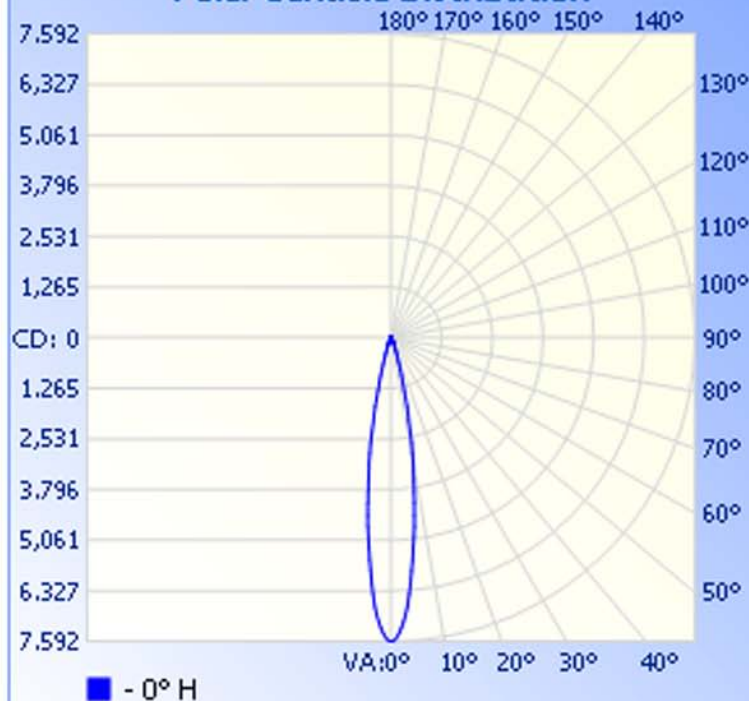

Max Candela: 7,592.0 at Horizontal: 0, Vertical: 0

Luminous Opening: Point

Test: 3-18-09

Flood Summary

Efficiency Lumens Horizontal Spread Vertical Spread

Field (10%): 76.6% 742.1 33 33

Beam (50%): 40.5% 392.0 17.4 17.4

Total: 100% 968.6

Illuminance at a Distance

Center Beam FC

Beam Width

1.7ft	2,733.12 fc	0.5ft
3.3ft	683.28 fc	1.0ft
5.0ft	303.68 fc	1.5ft
6.7ft	170.82 fc	2.0ft
8.3ft	109.32 fc	2.5ft
10.0ft	75.92 fc	3.1ft

■ Beam Spread: 17.4°

Polar Candela Distribution

Isofootcandle Plot