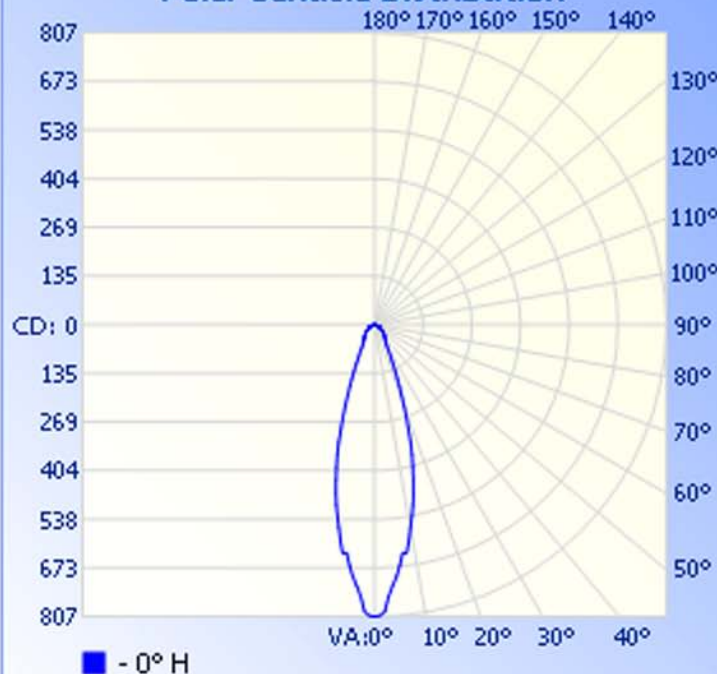

Max Candela: 807.0 at Horizontal: 0, Vertical: 0

Luminous Opening: Point

Test: 8-6-09

Flood Summary

Efficiency Lumens Horizontal Spread Vertical Spread

Field (10%): 65.8% 226.1 57 57

Beam (50%): 34.9% 119.9 30.2 30.2

Total: 100% 343.7

Illuminance at a Distance

Center Beam FC Beam Width

| | | |
|--------|-----------|-------|
| 1.7ft | 290.52 fc | 0.9ft |
| 3.3ft | 72.63 fc | 1.8ft |
| 5.0ft | 32.28 fc | 2.7ft |
| 6.7ft | 18.16 fc | 3.6ft |
| 8.3ft | 11.62 fc | 4.5ft |
| 10.0ft | 8.07 fc | 5.4ft |

■ Beam Spread: 30.2°

Polar Candela Distribution

Isofootcandle Plot