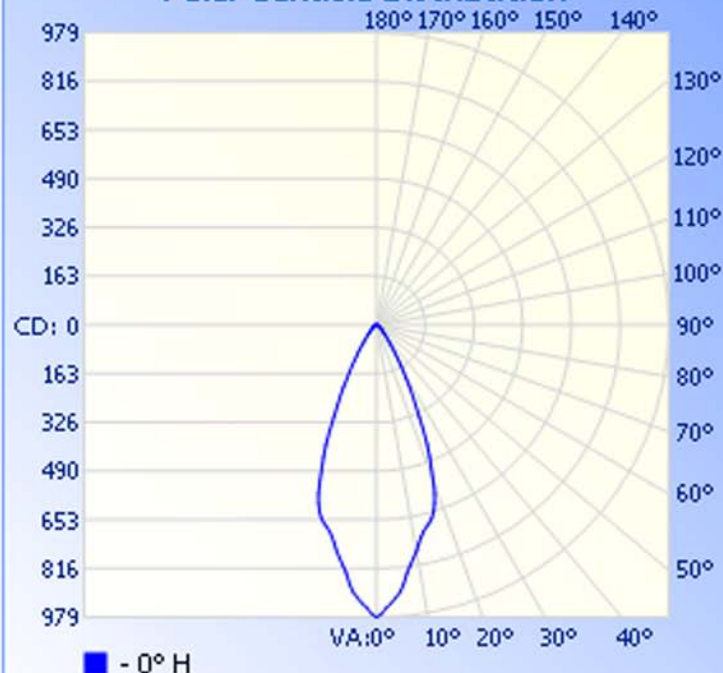

Max Candela: 979.0 at Horizontal: 0, Vertical: 0

Luminous Opening: Point

Test: 7-10-09

Flood Summary

Efficiency Lumens Horizontal Spread Vertical Spread

Field (10%):	85.5%	462.4	70	70
Beam (50%):	55.9%	302.0	43.3	43.3
Total:	100%	540.6		

Illuminance at a Distance

Center Beam FC

Beam Width

1.7ft	352.44 fc	1.3ft
3.3ft	88.11 fc	2.6ft
5.0ft	39.16 fc	4.0ft
6.7ft	22.03 fc	5.3ft
8.3ft	14.10 fc	6.6ft
10.0ft	9.79 fc	7.9ft

■ Beam Spread: 43.3°

Polar Candela Distribution

Isofootcandle Plot