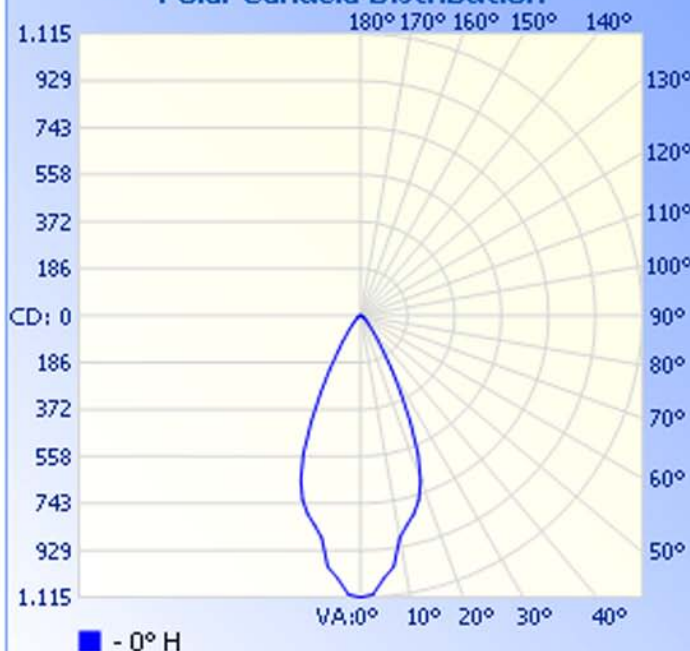

Lamp Output: 1 lamp(s), rated lamp lumens: 671.7

Max Candela: 1,115.0 at Horizontal: 0, Vertical: 0

Luminous Opening: Point

Test: 4-13-09

Flood Summary

Efficiency Lumens Horizontal Spread Vertical Spread

Field (10%):	87.8%	589.8	71.8	71.8
Beam (50%):	58.9%	395.3	46.4	46.4
Total:	100%	671.7		

Zonal Lumen Summary

Zone	Lumens	% Lamp	% Luminaire
0-30	529.6	78.8%	79.2%
0-40	610.4	90.9%	91.3%
0-60	656.0	97.7%	98.1%
60-90	12.9	1.9%	1.9%
0-90	668.9	99.6%	100%
0-180	668.9	99.6%	100%

Total Efficiency: 99.6%

Illuminance at a Distance

Center Beam FC Beam Width

1.7ft	401.40 fc	1.4ft
3.3ft	100.35 fc	2.9ft
5.0ft	44.60 fc	4.3ft
6.7ft	25.09 fc	5.7ft
8.3ft	16.06 fc	7.1ft
10.0ft	11.15 fc	8.6ft

■ Beam Spread: 46.4°

Polar Candela Distribution