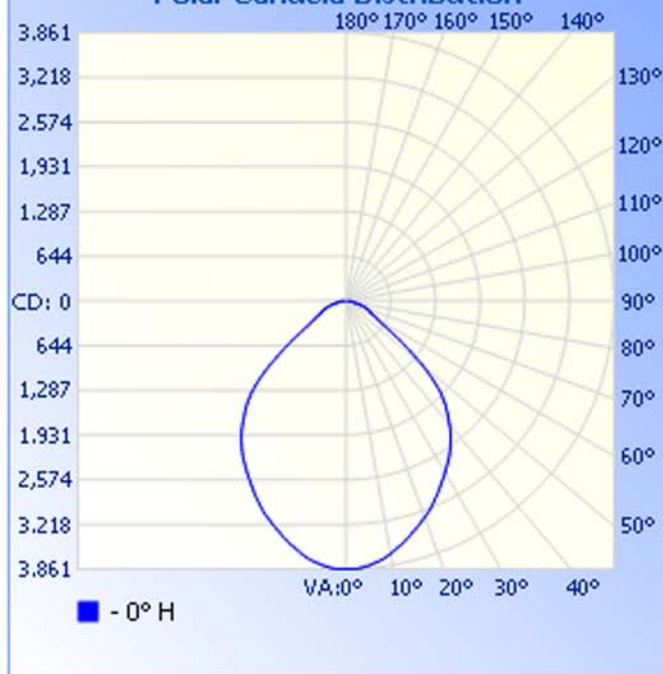

Luminaire Photometric Report

Filename: SLL003P-70X2W-XPW-005

Manufacturer: LEDTRONICS -

Luminaire: WITH CLEAR LENS, 120VAC, 147W, AL73 HOUSING, 7X10, 5.1A

Luminaire Cat: SLL003P-70X2W-XPW-005

Lamp: . LUMEN RATING: 7383.8Lms.

Lamp Output: 1 lamp(s), rated lamp lumens: 7383.8

Max Candela: 3,861.0 at Horizontal: 0, Vertical: 0

Luminous Opening: Point

Test: 8-24-09

Zonal Lumen Summary

Zone	Lumens	% Lamp	% Luminaire
0-30	2,770.6	37.5%	37.5%
0-40	4,398.8	59.6%	59.6%
0-60	6,677.6	90.4%	90.4%
60-90	706.1	9.6%	9.6%
0-90	7,383.8	100%	100%
0-180	7,383.8	100%	100%

Total Efficiency: 100%

Illuminance at a Distance

	Center Beam FC	Beam Width	
3.3ft	347.49 fc	6.7ft	6.7ft
6.7ft	86.87 fc	13.4ft	13.4ft
10.0ft	38.61 fc	20.1ft	20.1ft
13.3ft	21.72 fc	26.8ft	26.8ft
16.7ft	13.90 fc	33.5ft	33.5ft
20.0ft	9.65 fc	40.2ft	40.2ft

■ Vert. Spread: 90.3°   ■ Horiz. Spread: 90.3°

Polar Candela Distribution