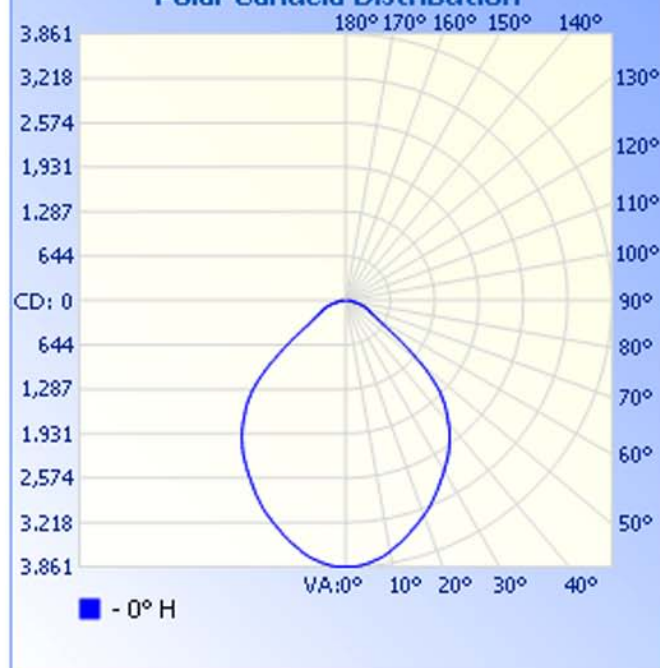

Luminaire Photometric Report

Filename: SLL003P-70X2W-XPW-005

Manufacturer: LEDTRONICS -

Luminaire: WITH CLEAR LENS, 120VAC, 147W, AL73 HOUSING, 7X10, 5.1A

Luminaire Cat: SLL003P-70X2W-XPW-005

Lamp: . LUMEN RATING: 7383.8Lms.

Lamp Output: 1 lamp(s), rated lamp lumens: 7383.8

Max Candela: 3,861.0 at Horizontal: 0, Vertical: 0

Luminous Opening: Point

Test: 8-24-09

Zonal Lumen Summary

| Zone | Lumens | % Lamp | % Luminaire |
|-------|---------|--------|-------------|
| 0-30 | 2,770.6 | 37.5% | 37.5% |
| 0-40 | 4,398.8 | 59.6% | 59.6% |
| 0-60 | 6,677.6 | 90.4% | 90.4% |
| 60-90 | 706.1 | 9.6% | 9.6% |
| 0-90 | 7,383.8 | 100% | 100% |
| 0-180 | 7,383.8 | 100% | 100% |

Total Efficiency: 100%

Illuminance at a Distance

| | Center Beam FC | Beam Width | |
|--------|----------------|------------|--------|
| 4.2ft | 222.39 fc | 8.4ft | 8.4ft |
| 8.3ft | 55.60 fc | 16.7ft | 16.7ft |
| 12.5ft | 24.71 fc | 25.1ft | 25.1ft |
| 16.7ft | 13.90 fc | 33.5ft | 33.5ft |
| 20.8ft | 8.90 fc | 41.8ft | 41.9ft |
| 25.0ft | 6.18 fc | 50.2ft | 50.2ft |

■ Vert. Spread: 90.3° ■ Horiz. Spread: 90.3°

Polar Candela Distribution

Isofootcandle Plot