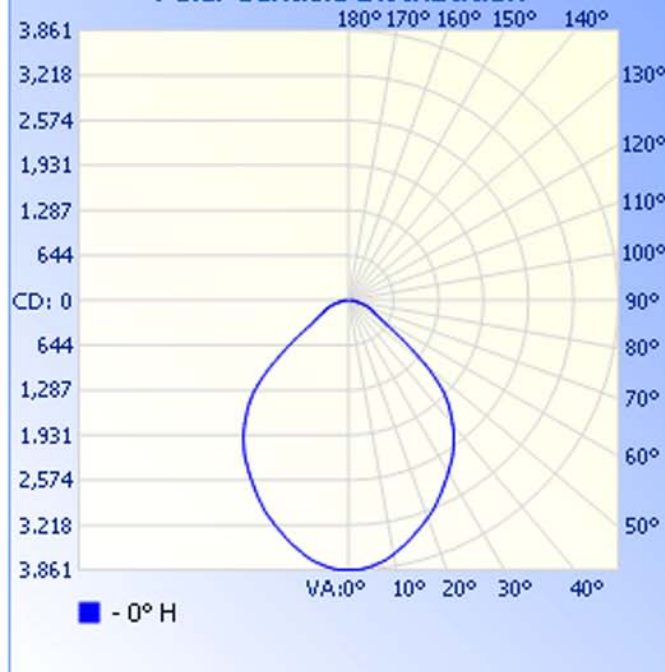

Luminaire Photometric Report

Filename: SLL003P-70X2W-XPW-005

Manufacturer: LEDTRONICS -

Luminaire: WITH CLEAR LENS, 120VAC, 147W, AL73 HOUSING, 7X10, 5.1A

Luminaire Cat: SLL003P-70X2W-XPW-005

Lamp: . LUMEN RATING: 7383.8Lms.

Lamp Output: 1 lamp(s), rated lamp lumens: 7383.8

Max Candela: 3,861.0 at Horizontal: 0, Vertical: 0

Luminous Opening: Point

Test: 8-24-09

Zonal Lumen Summary

Zone	Lumens	% Lamp	% Luminaire
0-30	2,770.6	37.5%	37.5%
0-40	4,398.8	59.6%	59.6%
0-60	6,677.6	90.4%	90.4%
60-90	706.1	9.6%	9.6%
0-90	7,383.8	100%	100%
0-180	7,383.8	100%	100%

Total Efficiency: 100%

Illuminance at a Distance

	Center Beam FC	Beam Width	
5.0ft	154.44 fc	10.0ft	10.0ft
10.0ft	38.61 fc	20.1ft	20.1ft
15.0ft	17.16 fc	30.1ft	30.1ft
20.0ft	9.65 fc	40.2ft	40.2ft
25.0ft	6.18 fc	50.2ft	50.2ft
30.0ft	4.29 fc	60.3ft	60.3ft

■ Vert. Spread: 90.3°   ■ Horiz. Spread: 90.3°

Polar Candela Distribution